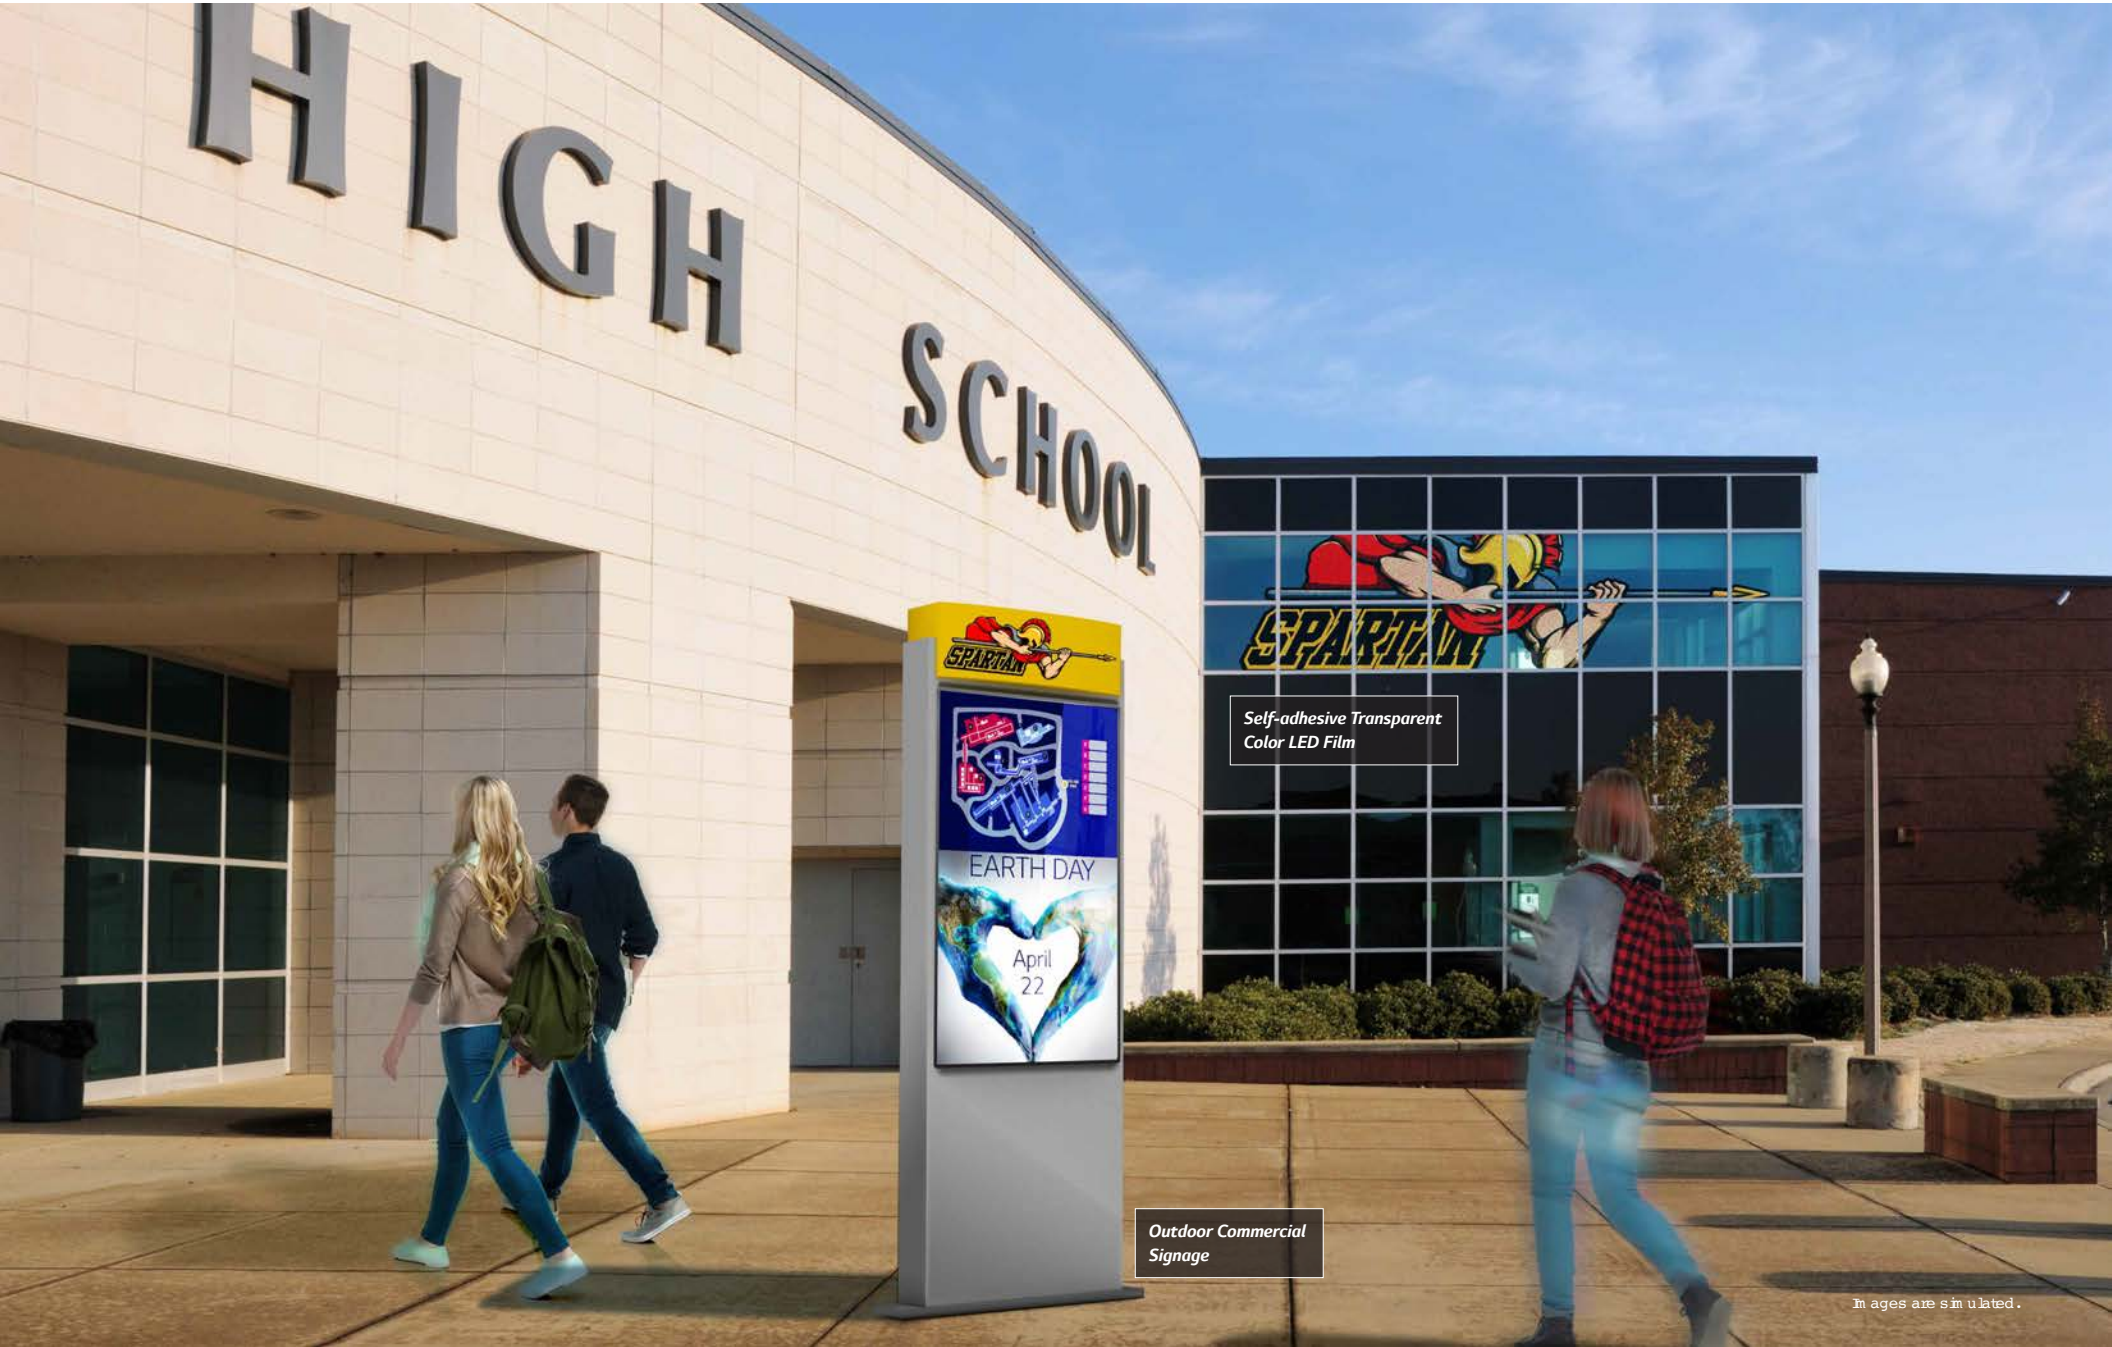

Effective Communications

Brilliant, attention-getting displays can enhance your brand and welcome students, staff, and guests. They can also provide information on upcoming events, key calendar dates and serve as wayfinding.

Self-adhesive Transparent
Color LED Film

Outdoor Commercial
Signage