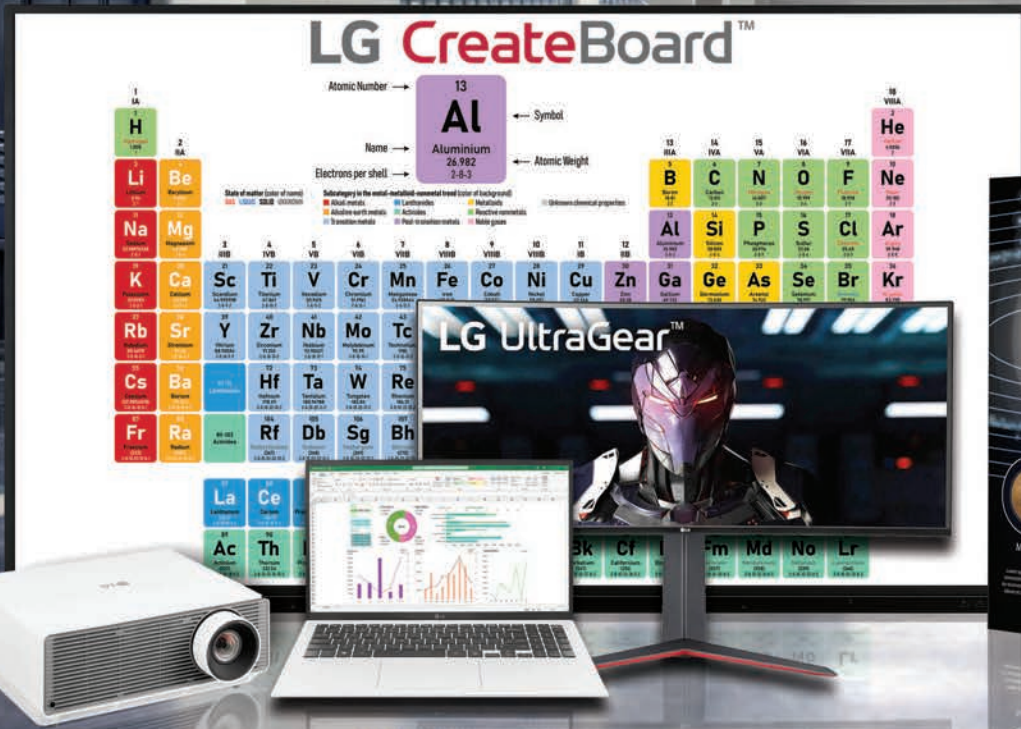

LOOKBOOK *K-12 Education*

LOOKBOOK *K-12 Education*

LG provides a wide-array of display options that can create a more engaged, flexible and individualized learning environment.

Over the past few years the traditional four walled classroom has been disrupted, and in its place we discover a mixture of learning spaces that include brick-and-mortar schools, online learning and even hallways as an additional classroom. Such pivots in learning environment design require a more nuanced role for education technology - options that are durable, provide a diverse set of hardware offerings, hardware that is interoperable with other technology in the space, and is conducive to multiple modes of instruction at the same time. Audio visual and IT technology can play a key role in this endeavor.

LG offers a wide range of commercial display options to address school-wide individualized learning, communication, and public safety needs. From interactive digital displays and UltraFine™ monitors in classrooms and UltraGear gaming monitors in labs, to Full-HD Displays and Smart Platform Digital Signs with Touch-Screen, to large indoor direct-view LED video walls in auditoriums, a network of audio visual technology can work hard to enhance learning by enabling the mobile teacher and student to interact, while improving safety communications and wayfinding, and act as centralized emergency broadcasting.