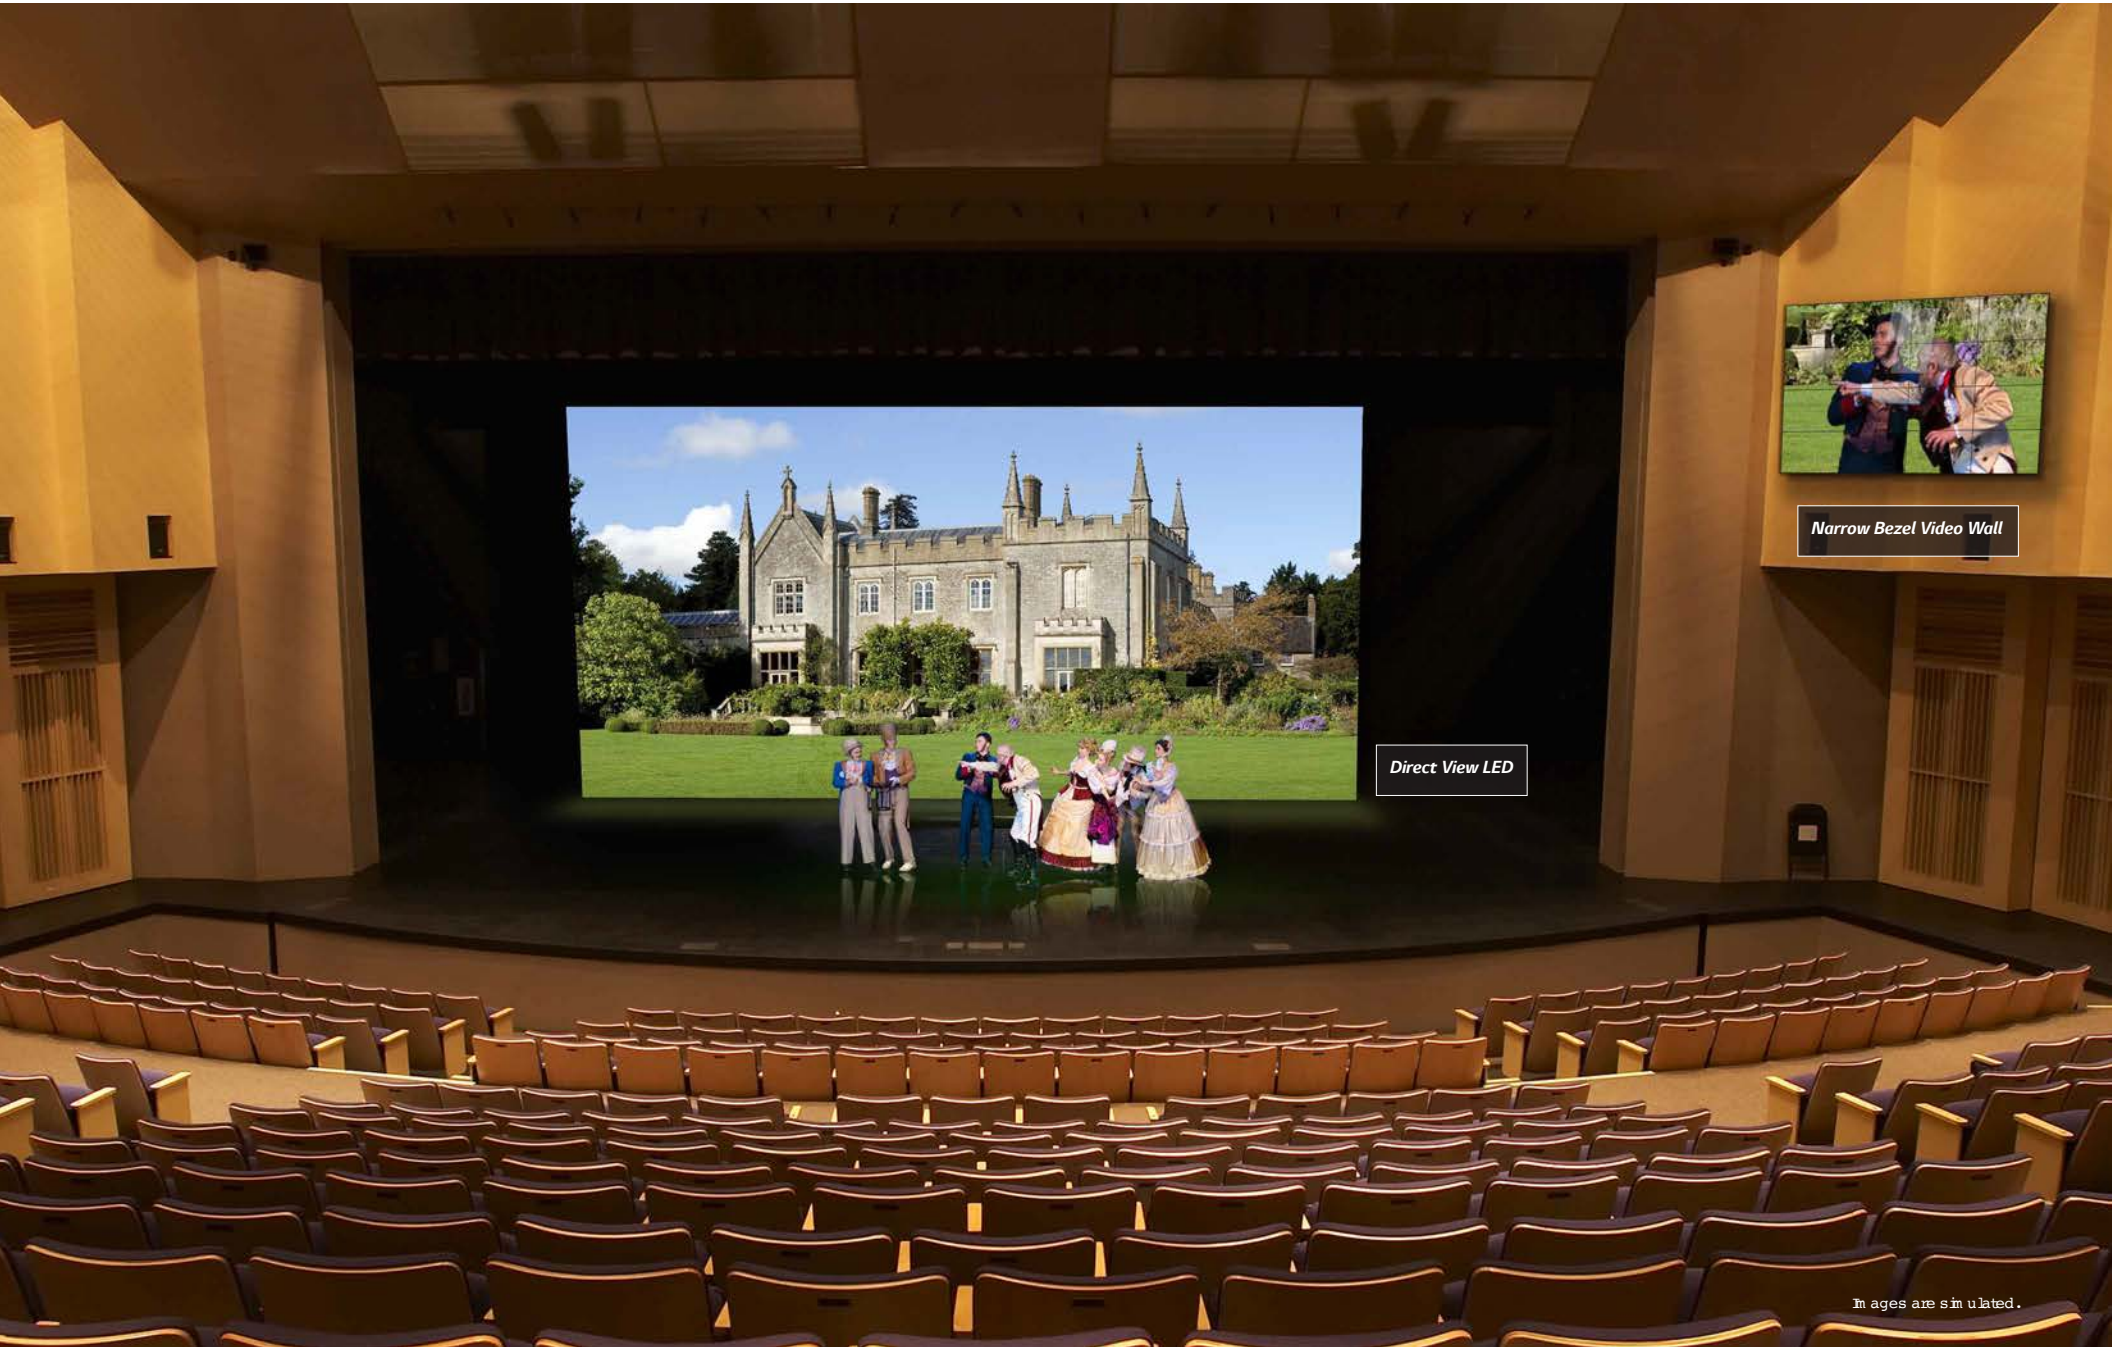

Direct View LED

Narrow Bezel Video Wall

HOME	07:29	GUEST
102		105
BONUS	PERIOD 4	BONUS
FOULS	SHOT CLOCK	FOULS
05	17	05

230" Indoor DVLED Scoreboard

Two long, narrow digital displays mounted on the wall. The left display shows an advertisement for 'OUTBACK TIRES' featuring a tire. The right display shows an advertisement for 'PEPPERONI PIZZA' with images of pizza and a pepperoni slice.