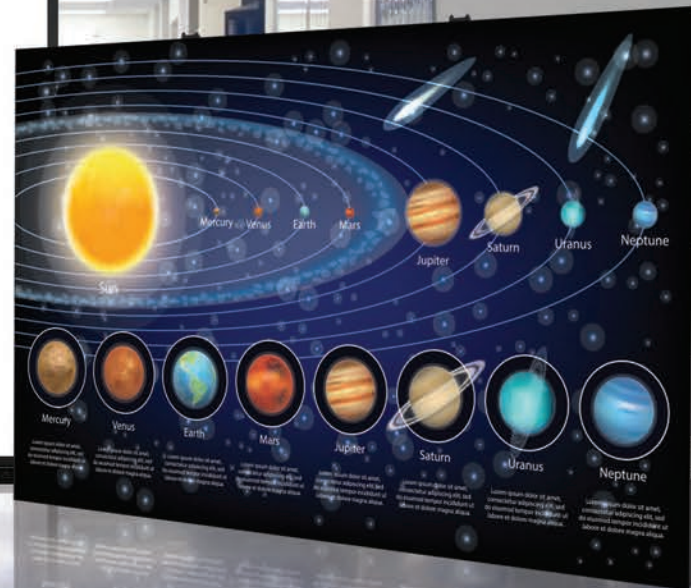

LOOKBOOK *K-12 Education*

LOOKBOOK *K-12 Education*

LG provides a wide-array of display options that can create a more engaged, flexible and individualized learning environment.

Over the past few years the traditional four walled classroom has been disrupted, and in its place we discover a mixture of learning spaces that include brick-and-mortar schools, online learning and even hallways as an additional classroom. Such pivots in learning environment design require a more nuanced role for education technology - options that are durable, provide a diverse set of hardware offerings, hardware that is interoperable with other technology in the space, and is conducive to multiple modes of instruction at the same time. Audio visual and IT technology can play a key role in this endeavor.

LG offers a wide range of commercial display options to address school-wide individualized learning, communication, and public safety needs. From interactive digital displays and UltraFine™ monitors in classrooms and UltraGear gaming monitors in labs, to Full-HD Displays and Smart Platform Digital Signs with Touch-Screen, to large indoor direct-view LED video walls in auditoriums, a network of audio visual technology can work hard to enhance learning by enabling the mobile teacher and student to interact, while improving safety communications and wayfinding, and act as centralized emergency broadcasting.